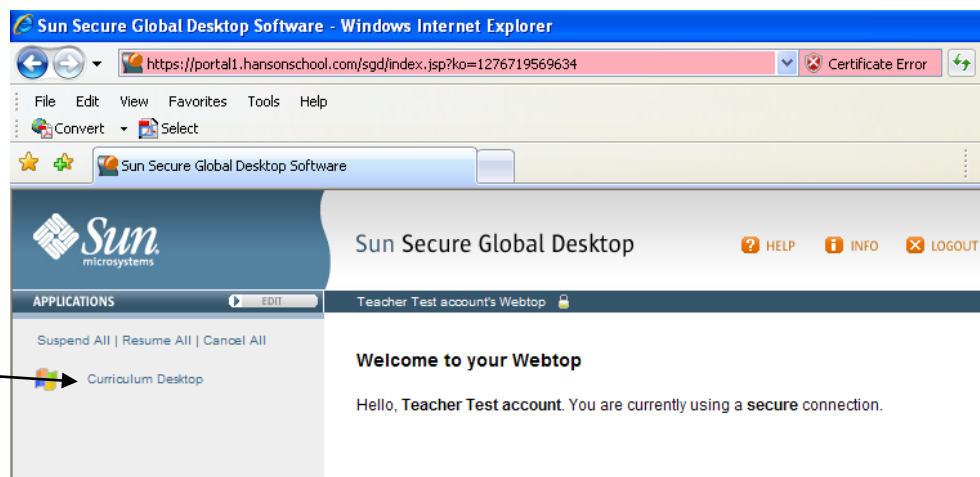

Secure Global Desktop INSTRUCTIONS

In the web browser go to <https://portal1.hansonschool.com/sgd>

Staff example

Students example

Click on the middle option and accept

Click on here and wait for desktop loading