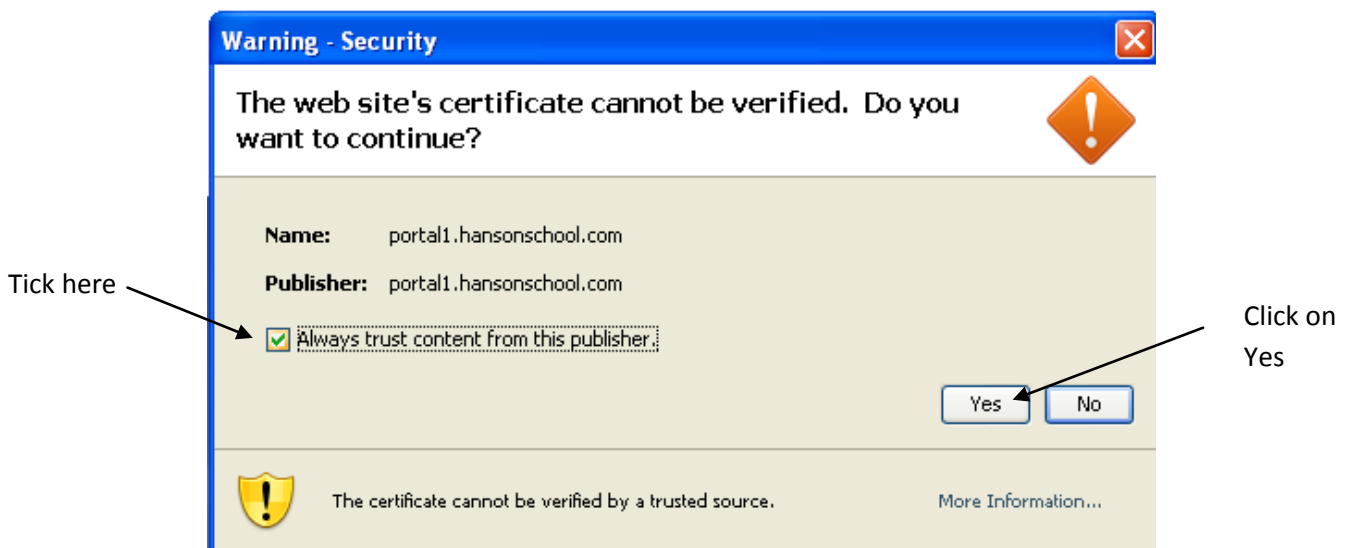

Secure Global Desktop INSTRUCTIONS

In the web browser go to <https://portal1.hansonschool.com/sgd>

Staff example

Students example

Click on the middle option and accept

Click on here and wait for desktop loading